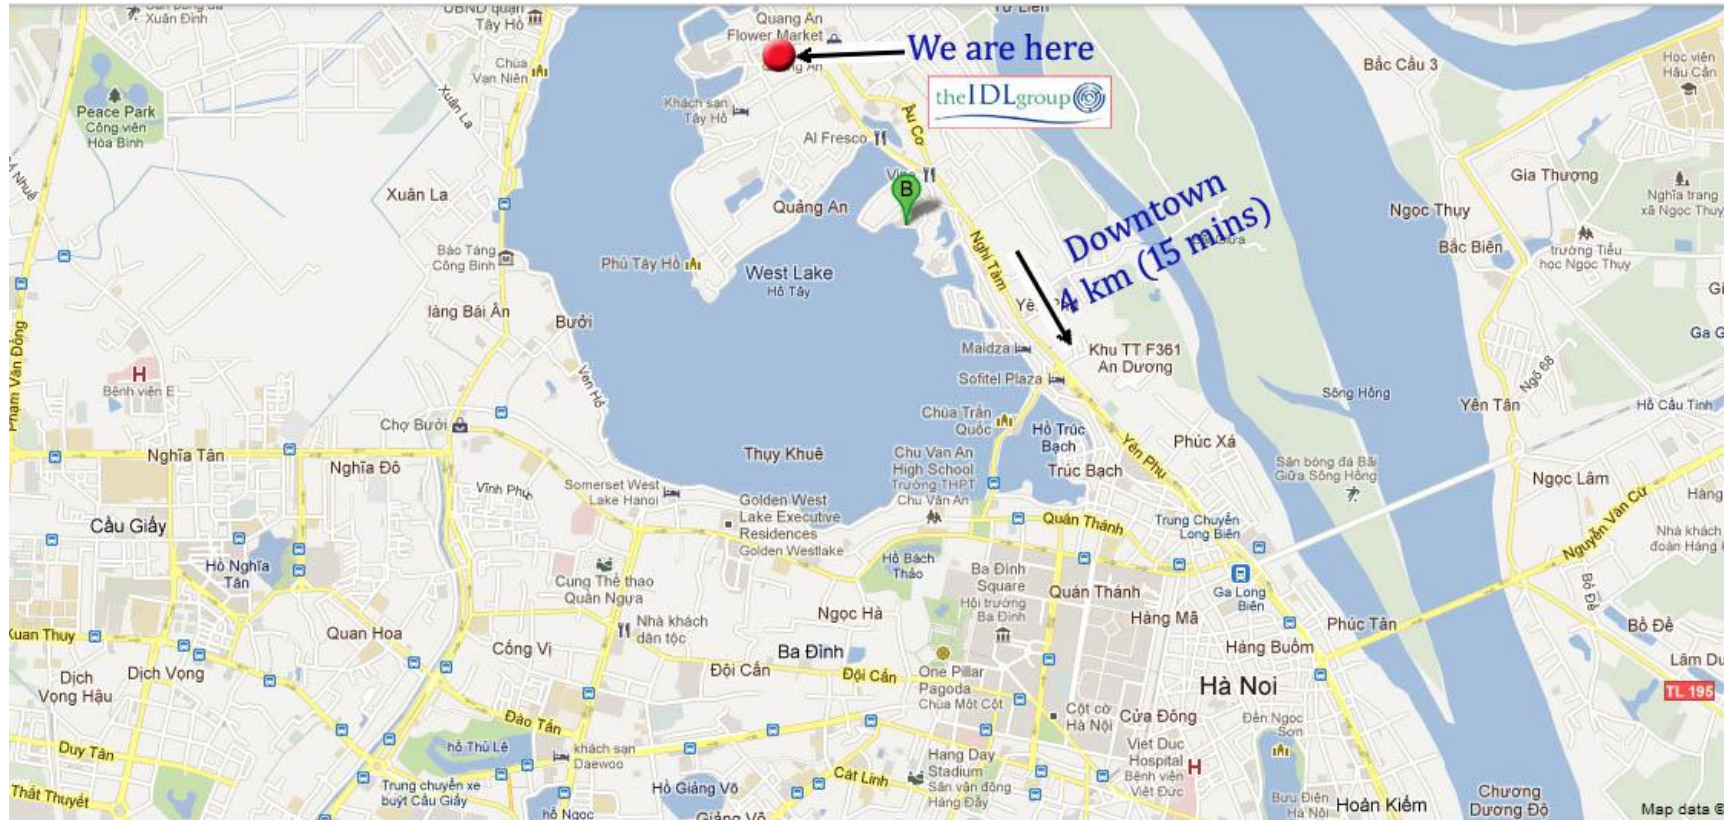

Directions to The IDL Group Ltd's East Asia Office by car

The IDL Group Ltd's Hanoi office is about 17km, or 30 - 45 minutes depending on the traffic, from the Noi Bai International Airport. When you arrive at the airport, you are advised to take the cheap and reliable Noi Bai Airport taxi. It will take you along the Bac Thang Long – Noi Bai Highway for about 12 km from the airport, crossing Thang Long bridge before taking a left turning to An Duong Vuong road. You will be traveling for about 5 km before reaching the Xuan Dieu T-junction. Take a right turn to Xuan Dieu From Au Co and go for about 100m, and you will see the To Ngoc Van T-junction. Our office is on the left hand side, at the corner between To Ngoc Van street and Lane 11, just about 150m from the T-junction. (See the detailed map)

The IDL Group Ltd's Hanoi office is just about 4 km or 15 mins by taxi from the downtown

Detailed map

theIDLgroup, 2A, Lane 11, To Ngoc Van Street, Quang An, Tay Ho, Hanoi, Vietnam
+84 4 371 72349